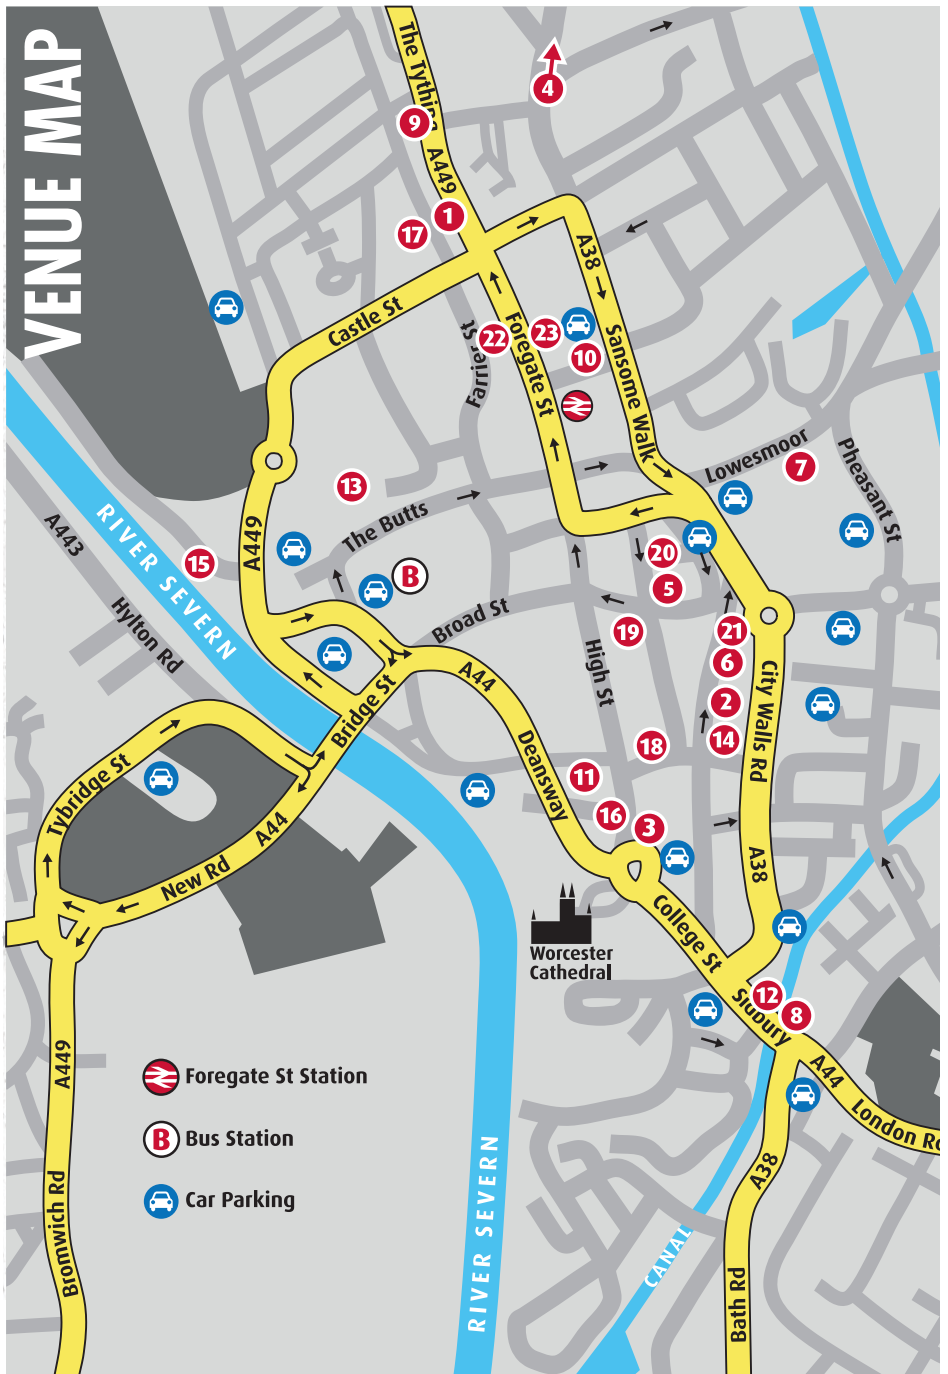

VENUE MAP

- Foregate St Station
- Bus Station
- Car Parking